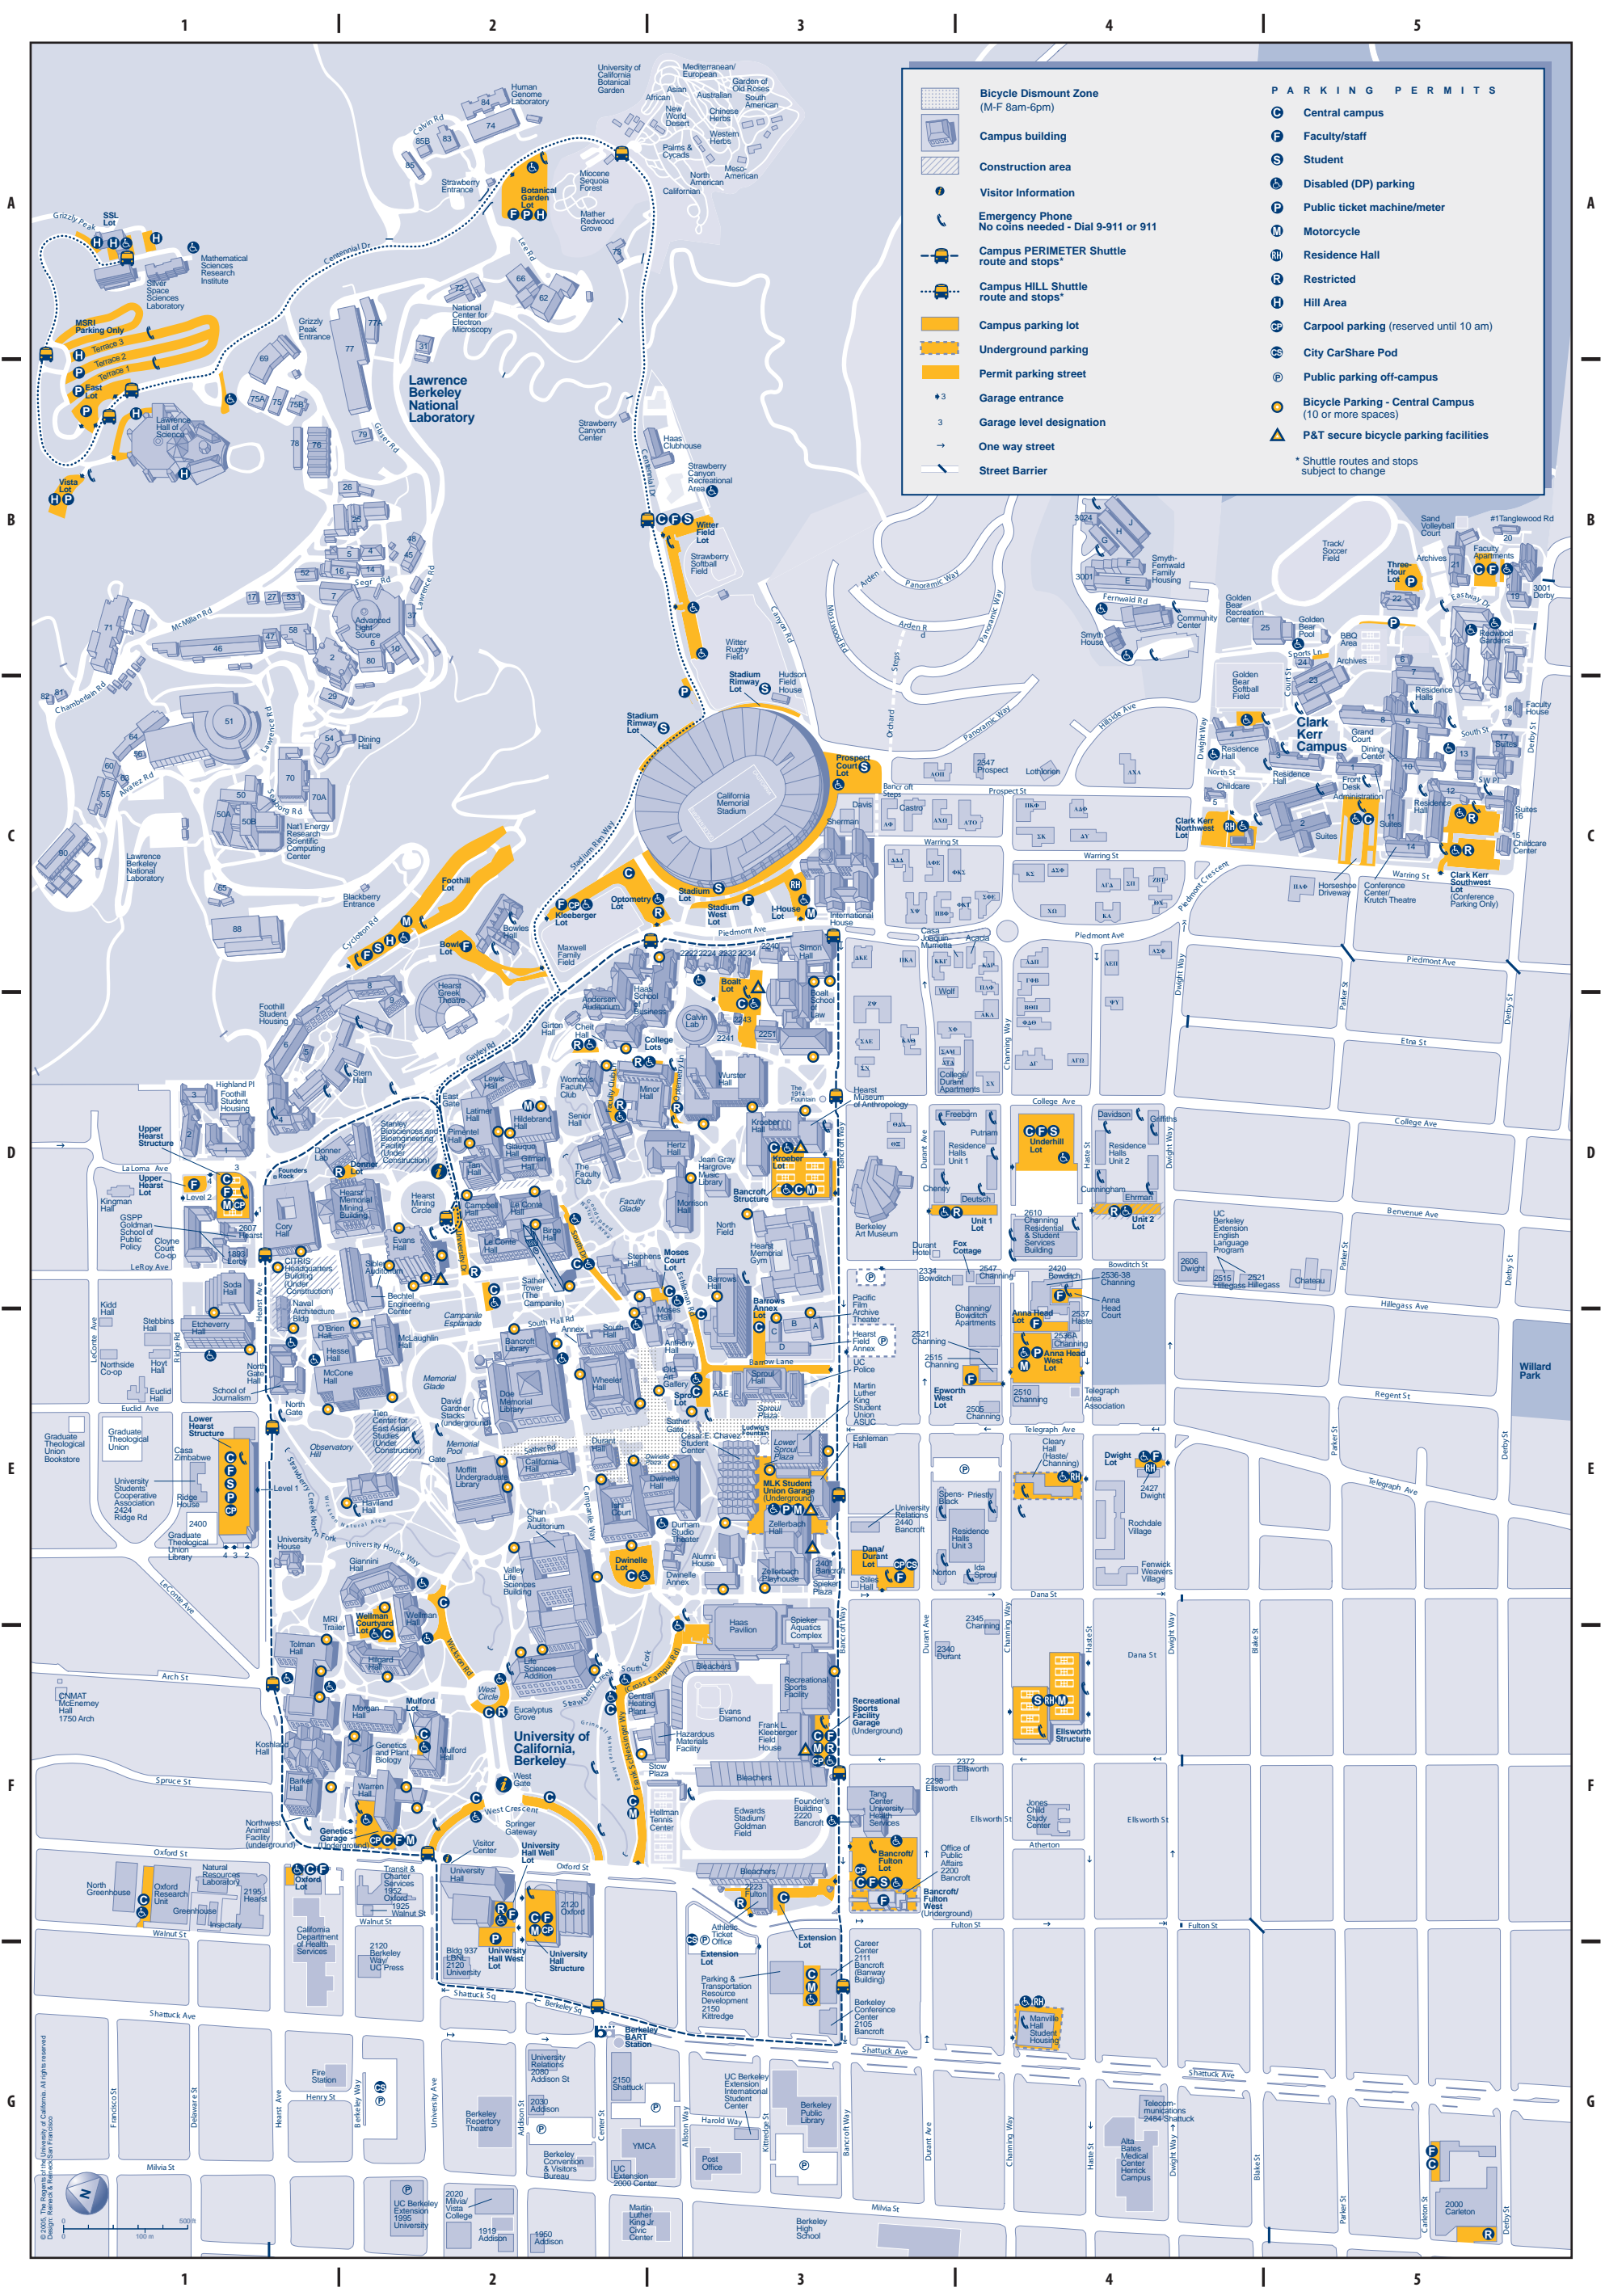

University of California BERKELEY Campus Parking Map

- Bicycle Dismount Zone (M-F 8am-6pm)
- Campus building
- Construction area
- Visitor Information
- Emergency Phone No coins needed - Dial 9-911 or 911
- Campus PERIMETER Shuttle route and stops*
- Campus HILL Shuttle route and stops*
- Campus parking lot
- Underground parking
- Permit parking street
- Garage entrance
- Garage level designation
- One way street
- Street Barrier

1. ### PARKING PERMITS
2. Central campus
   - Faculty/staff
   - Student
   - Disabled (DP) parking
   - Public ticket machine/meter
   - Motorcycle
   - Residence Hall
   - Restricted
   - Hill Area
   - Carpool parking (reserved until 10 am)
   - City CarShare Pod
   - Public parking off-campus
   - Bicycle Parking - Central Campus (10 or more spaces)
   - P&T secure bicycle parking facilities
3. Shuttle routes and stops subject to change